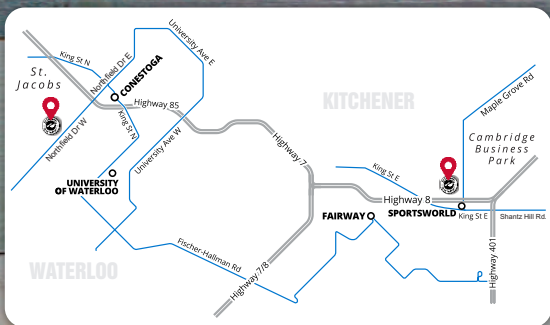

2 LOCATIONS

4336 KING STREET EAST
(SPORTSWORLD CROSSING)
KITCHENER, ON N2P 3W6
519-219-2226

655 PARKSIDE DRIVE
(OFF NORTHFIELD DRIVE WEST)
WATERLOO, ON N2L 5E7
519-954-2226

LIKE US  :)

MON-SAT: 11AM-8PM

SUNDAY: 12PM-6PM